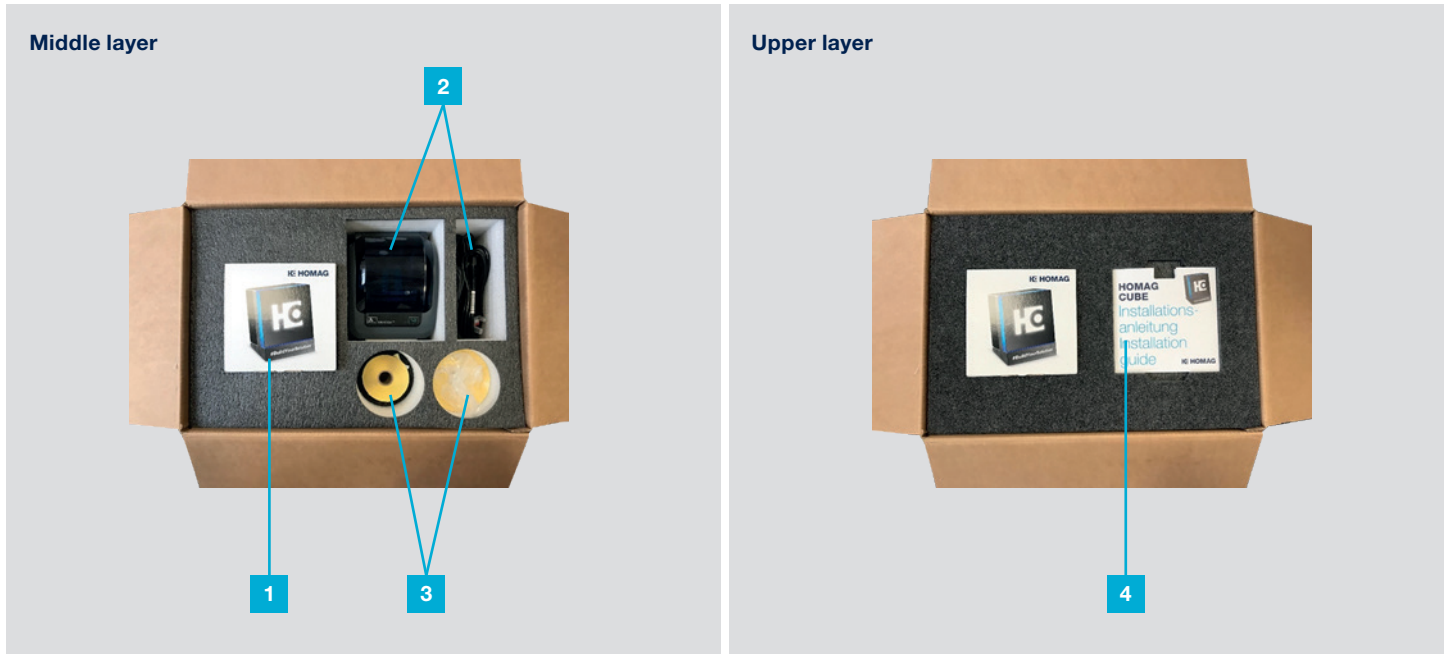

Parts List „Nesting Production Set“ (2-082-81-5290)

Position	Part Number	Name
1	2-082-81-4300	HOMAG CUBE INCL. POWER SUPPLY UNIT AND 4 m WIRE ETHERNET
2	4-066-01-2234	LABEL PRINTER ZEBRA GK420D INCL. WIRE
3	4-066-02-0567	ROLL THERMO LABELS 80 x 100 mm
4	4-066-05-0134	INITIAL OPERATION MANUAL NESTING PRODUCTION SET