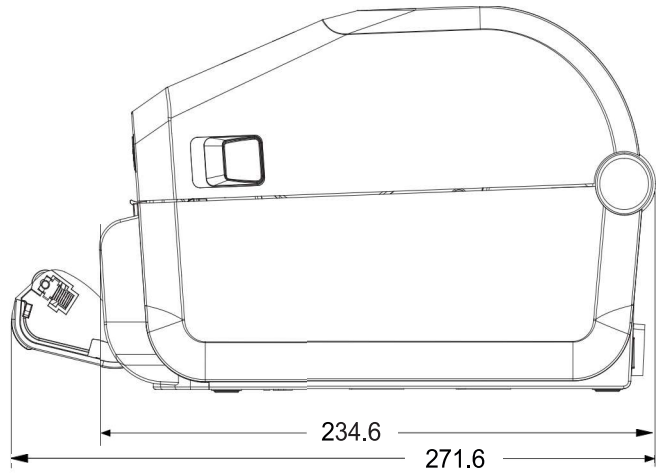

ZD621 / ZD421 Direct Thermal Models

All dimension are in millimeters

ZD621 / ZD421 Direct Thermal Models

All dimension are in millimeters

Printer with Label Dispenser