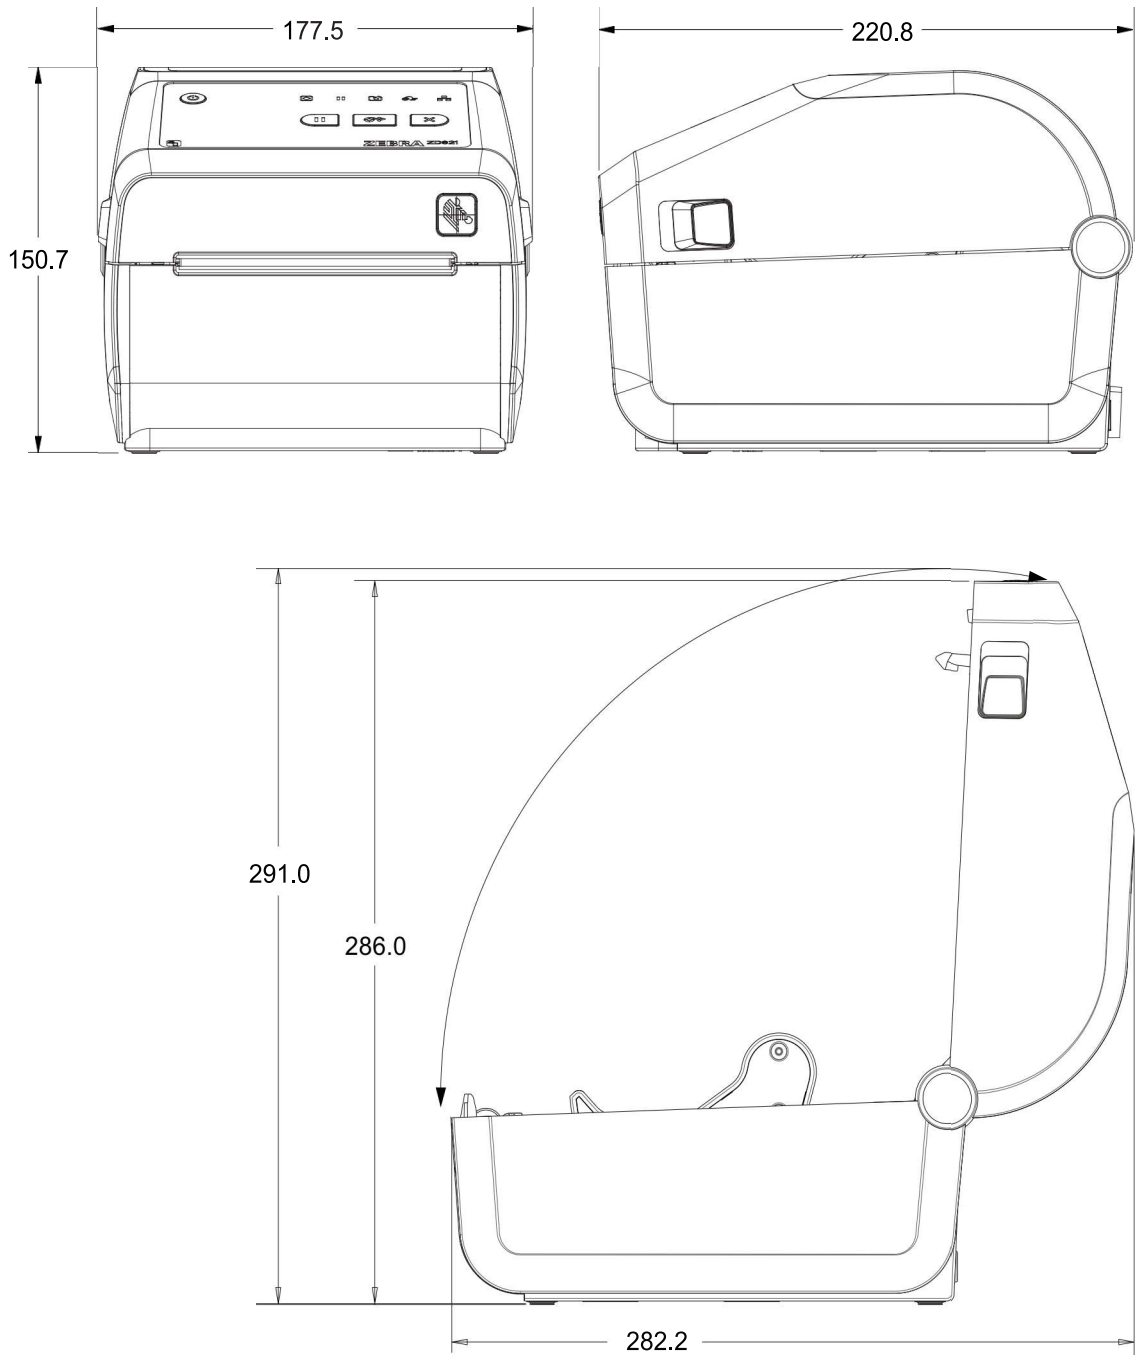

ZD621 / ZD421 Direct Thermal Models

All dimension are in millimeters

ZD621 / ZD421 Direct Thermal Models

All dimension are in millimeters

Printer with Label Dispenser